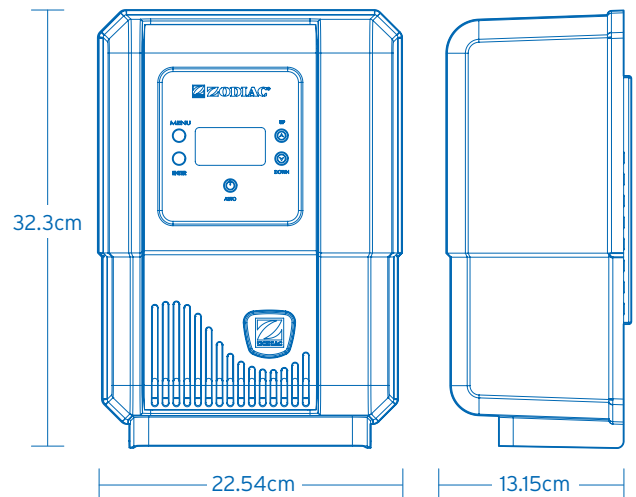

Suits Most Pools

Comes in two sizes to handle most pool sizes in most climates. The 25G suitable for common sized pools in the milder climates and the 35G designed for the hotter and more tropical areas.

Specifications

Model	EL-25	EL-35
Cell output	25 gram/hour	35 gram/hour
Plumbing size	40-50mm	40-50mm
Recommended Operating salinity	6000ppm	6000ppm
Max size cool climate	80,000 L	120,000 L
Max size hot climate	40,000 L	75,000 L