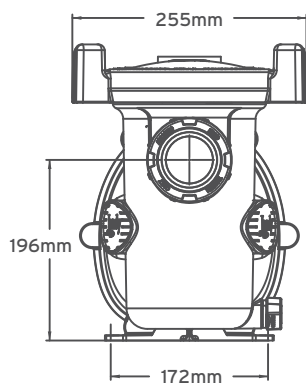

Ease of Use

To ensure maintenance and everyday use is a breeze the FloPro Series pool pump is equipped with an ergonomic cam lock lid with easy alignment indicators, handle pump brackets and large lint basket. The clear view lint basket lets you see when the basket needs cleaning.

Energy and Cost Efficient

The FloPro series pool pump is extremely energy efficient providing uncompromising power to filter and recirculate pool water while keeping costs down. Equipped with 50mm barrel unions you can be assured of efficient flow of recirculated water throughout the pool.

Quiet Technology

The design of the FloPro pump controls the flow dynamics within the pump, resulting in less noise and quiet operation.

Specifications

Model No.	HP	Voltage	Hz	Overall Length	Input Power (Watts)	Full Load (Amps)	Max Noise @1m
WFHPM 75	0.75	240	50	625mm	945	4.1	56.4 dBA
WFHPM 10	1	240	50	625mm	1140	4.8	58.1 dBA
WFHPM 15	1.5	240	50	625mm	1362	5.9	58.6 dBA
WFHPM 20	2	240	50	625mm	1987	8.4	64. dBA

Schematic

Bolt holes, centre to centre