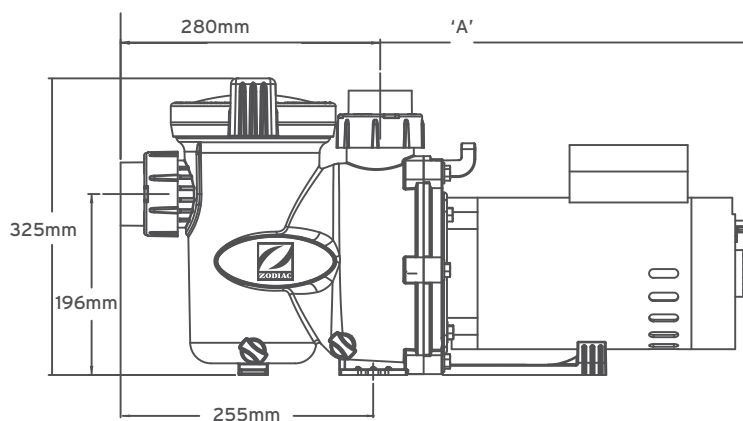

Quiet Technology

The design of the FloPro pump controls the flow dynamics within the pump, resulting in less noise and quiet operation.

Specifications

Model No.	HP	Voltage	Hz	Overall Length	Input Power (Watts)	Full Load (Amps)	Max Noise @1m
WFHPM 75	0.75	240	50	625mm	945	4.1	56.4 dBA
WFHPM 10	1	240	50	625mm	1140	4.8	58.1 dBA
WFHPM 15	1.5	240	50	625mm	1362	5.9	58.6 dBA
WFHPM 20	2	240	50	625mm	1987	8.4	64. dBA

Schematic

Bolt holes, centre to centre

Front edge of union, to centre of bolt holes

Zodiac lives in the backyards of Australian families, at home in the pool. Zodiac began and continues with a dedication to innovation and new product development, focused on ensuring a better way of life. Our products deliver solutions to take the hassle out of owning a pool. So, all that's left is for you to enjoy it; to enjoy a better life.